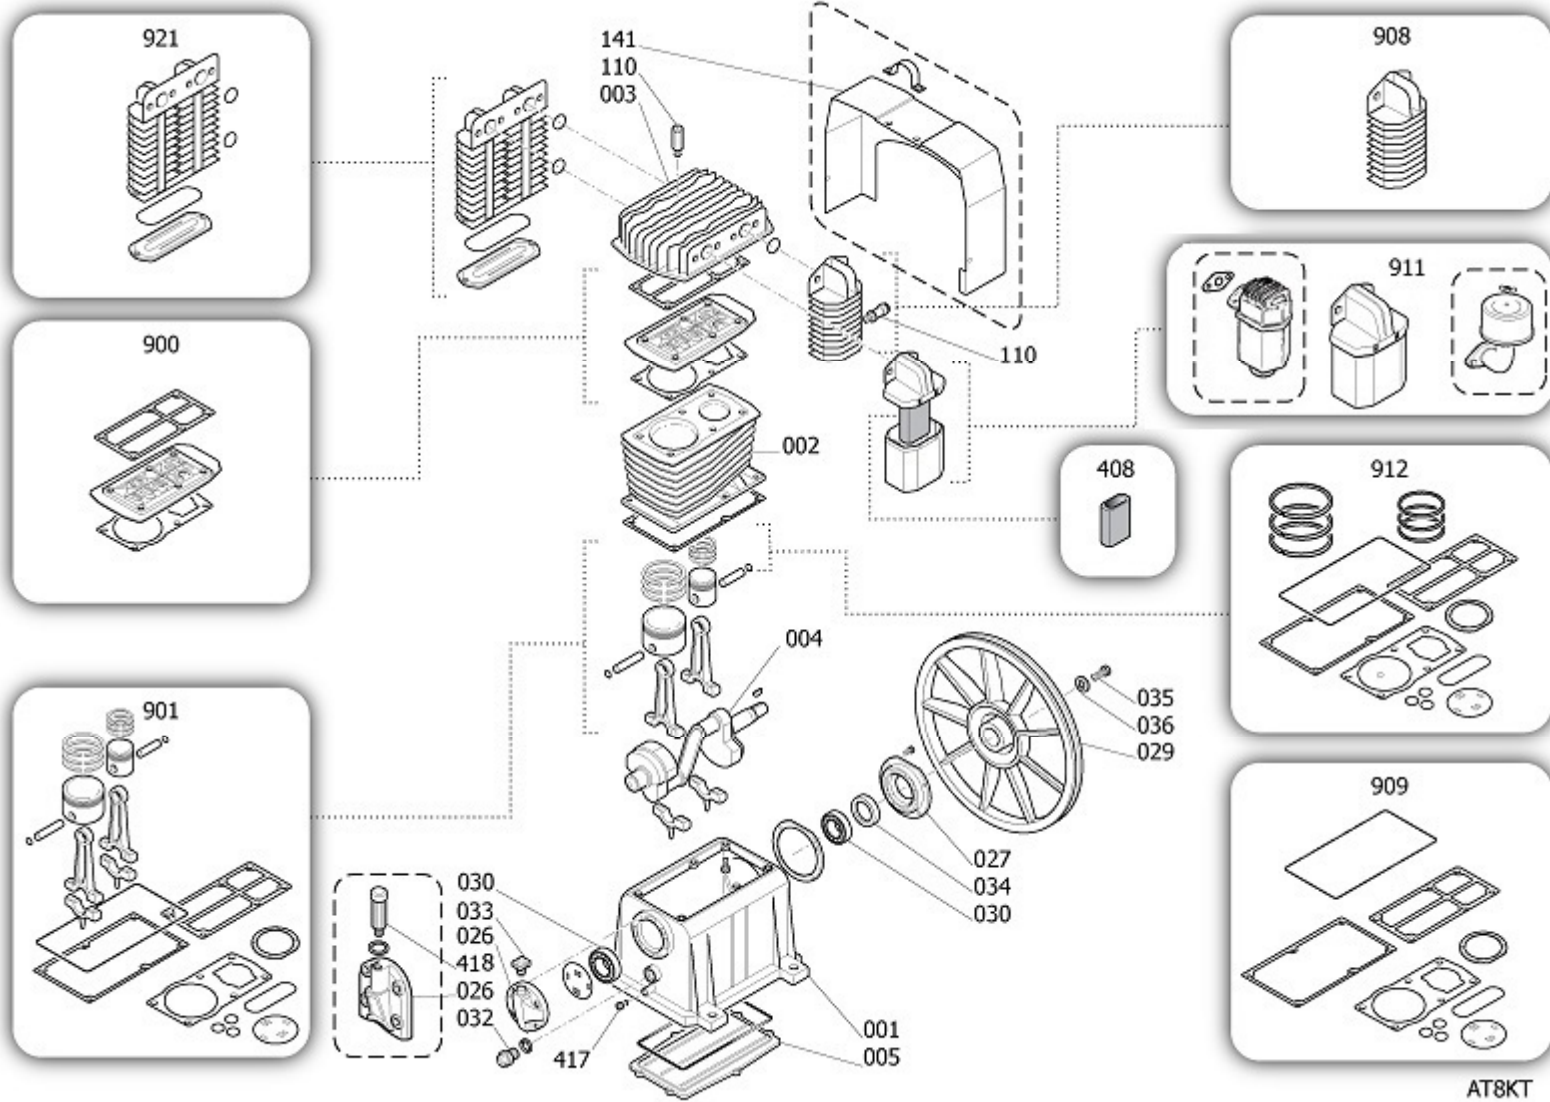

### BT7MA

Pos	Component	MU	Multiplier
104	9083711 GRIP	PZ	1,0
105	4101335 CHECK VALVE	PZ	1,0
106	9047089 LINE COCK	PZ	1,0
107	9047079 CONDENSATE DRAIN COCK	PZ	1,0
108	9051091 PRESSURE REDUCER	PZ	1,0
109	9052802 PRESSURE GAUGE	PZ	1,0
110	9049304 RELIEF VALVE	PZ	1,0
112	9053008 NIPPLE/ELBOW	PZ	1,0
125	9076910 PULLEY	PZ	1,0
126	9075881 POLY V BELT	PZ	1,0
127	9270046 RILSAN PIPE 4/6 BLK IT PA12_LC	MT	0,7
131	9063270 COMPLETE PRESSURE SWITCH	PZ	1,0
132	9065411 POWER CABLE	PZ	1,0
134	9065413 COVER SEAL	PZ	1,0
135	848S00A MOTOR	PZ	1,0
142	834302A BELT GUARD	PZ	1,0
145	4105966 DELIVERY PIPE	PZ	1,0
200	BR0001R BARE PUMP	PZ	1,0
300	9421256 WHEELS/FEET MOUNTING KIT	PZ	1,0

AT8KT

Pos	Component	MU	Multiplier
1	#113153301	CASING	PZ 1,0
2	BR30000SGL	CYLINDER	PZ 1,0
3	#113178002	HEAD	PZ 1,0
4	#113178006	SHAFT	PZ 1,0
5	#113153007	CASING COVER	PZ 1,0
26	#113141006	FRONT COVER	PZ 1,0
27	#113141007	CASING REAR SUPPORT	PZ 1,0
29	#113178007	FLYWHEEL	PZ 1,0
30	\$30300030	BALL BEARING 6205 K8-K28	PZ 1,0
30	\$30302140	BALL BEARING 6206 C3	PZ 1,0
32	#012031000	OIL LIGHT	PZ 1,0
33	4105680	OIL PLUG	PZ 1,0
34	#010008000	SEAL	PZ 1,0
35	#114001043	SCREW FLYWHEEL	PZ 5,0
36	4105234	WASHER FLYWHEEL	PZ 1,0
110	#047086000	RELIEF VALVE	PZ 1,0
110	9049184	RELIEF VALVE	PZ 1,0
141	#113178004	CANALISATION	PZ 1,0
408	9434N05	MPK FLT.CARTRIDGE TS 5-7HP	PZ 1,0
417	\$36531140	OIL PLUG	PZ 1,0
900	9434A27	MPK VALVE PLATE TS 5-7HP NW	PZ 1,0
901	9434B30	MPK PISTON-CONROD TS 7HP NW	PZ 1,0
908	9434E04	MPK AFTERCOOLER TS 4-7HP	PZ 1,0
909	9434F27	MPK GASKET TS 7HP NW	PZ 1,0
911	9421662	AIR FILTER KIT	PZ 1,0
912	9434C28	MPK PISTON RINGS TS 7HP NW	PZ 1,0
921	9434D00	MPK INTERCOOLER TS4-7HP	PZ 1,0