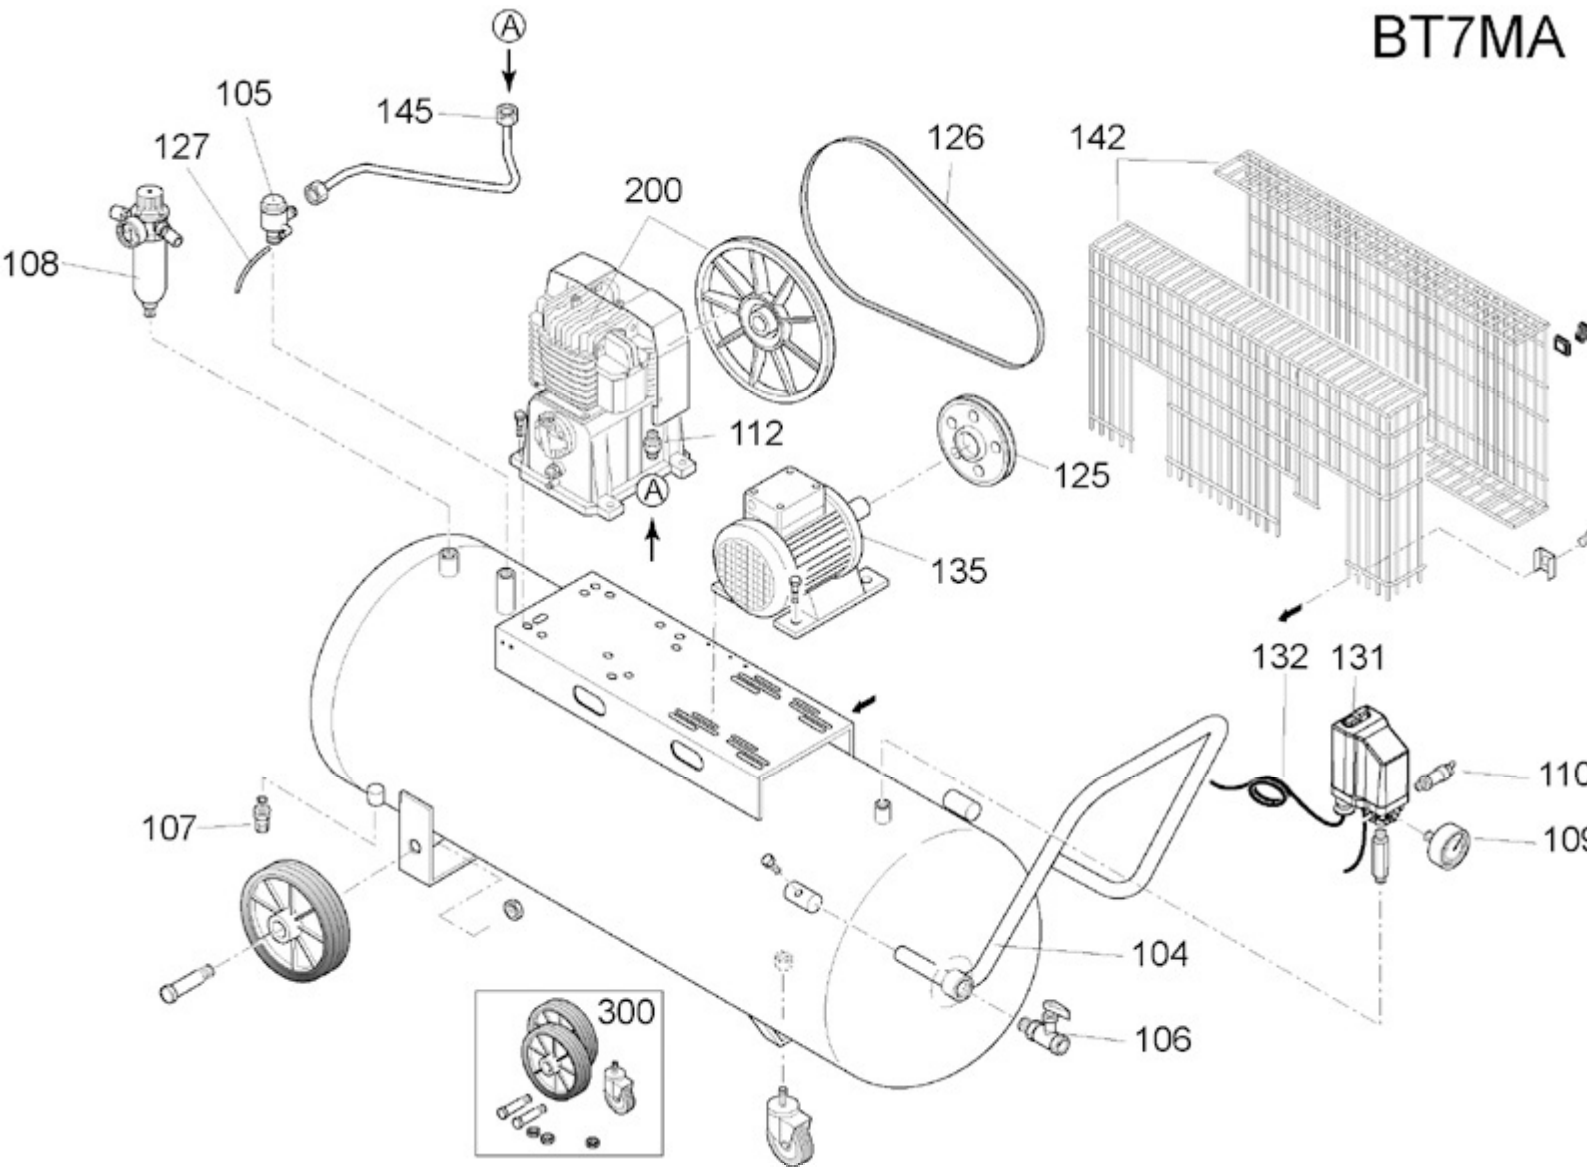

### BT7MA

Pos	Component	MU	Multiplier
104	9083711 GRIP	PZ	1,0
105	4101335 CHECK VALVE	PZ	1,0
106	9047089 LINE COCK	PZ	1,0
107	9047079 CONDENSATE DRAIN COCK	PZ	1,0
108	9051091 PRESSURE REDUCER	PZ	1,0
109	9052802 PRESSURE GAUGE	PZ	1,0
110	9049304 RELIEF VALVE	PZ	1,0
112	9053008 NIPPLE/ELBOW	PZ	1,0
125	9076910 PULLEY	PZ	1,0
126	9075881 POLY V BELT	PZ	1,0
127	9270046 RILSAN PIPE 4/6 BLK IT PA12_LC	MT	0,7
131	9063270 COMPLETE PRESSURE SWITCH	PZ	1,0
132	9065411 POWER CABLE	PZ	1,0
134	9065413 COVER SEAL	PZ	1,0
135	848S00A MOTOR	PZ	1,0
142	834302A BELT GUARD	PZ	1,0
145	4105966 DELIVERY PIPE	PZ	1,0
200	BR0001R BARE PUMP	PZ	1,0
300	9421256 WHEELS/FEET MOUNTING KIT	PZ	1,0

AT8KT

Pos	Component	MU	Multiplier
1	#113153301	CASING	PZ 1,0
2	BR30000SGL	CYLINDER	PZ 1,0
3	#113178002	HEAD	PZ 1,0
4	#113178006	SHAFT	PZ 1,0
5	#113153007	CASING COVER	PZ 1,0
26	#113141006	FRONT COVER	PZ 1,0
27	#113141007	CASING REAR SUPPORT	PZ 1,0
29	#113178007	FLYWHEEL	PZ 1,0
30	\$30300030	BALL BEARING 6205 K8-K28	PZ 1,0
30	\$30302140	BALL BEARING 6206 C3	PZ 1,0
32	#012031000	OIL LIGHT	PZ 1,0
33	4105680	OIL PLUG	PZ 1,0
34	#010008000	SEAL	PZ 1,0
35	#114001043	SCREW FLYWHEEL	PZ 5,0
36	4105234	WASHER FLYWHEEL	PZ 1,0
110	#047086000	RELIEF VALVE	PZ 1,0
110	9049184	RELIEF VALVE	PZ 1,0
141	#113178004	CANALISATION	PZ 1,0
408	9434N05	MPK FLT.CARTRIDGE TS 5-7HP	PZ 1,0
417	\$36531140	OIL PLUG	PZ 1,0
900	9434A27	MPK VALVE PLATE TS 5-7HP NW	PZ 1,0
901	9434B30	MPK PISTON-CONROD TS 7HP NW	PZ 1,0
908	9434E04	MPK AFTERCOOLER TS 4-7HP	PZ 1,0
909	9434F27	MPK GASKET TS 7HP NW	PZ 1,0
911	9421662	AIR FILTER KIT	PZ 1,0
912	9434C28	MPK PISTON RINGS TS 7HP NW	PZ 1,0
921	9434D00	MPK INTERCOOLER TS4-7HP	PZ 1,0